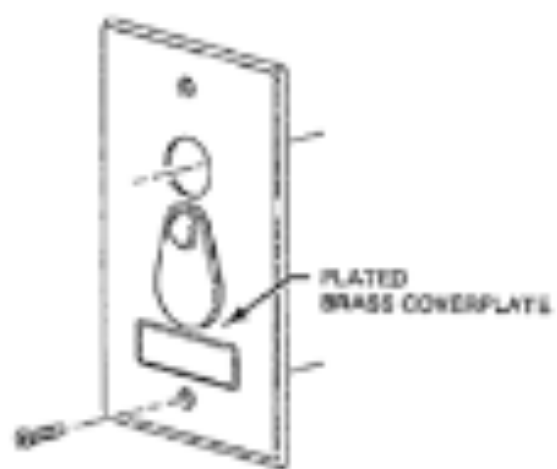

Litharged Gas Outlets

Item #	Part Number	Description
1	290099-00	Sealing Washer, Pkg of 25
2	230078-PG	Spring & Poppet Assembly, Pressure, Pkg of 10
	230370-PG	Spring & Poppet Assembly, Vacuum, Pkg of 10

PLATED
BRASS COVERPLATE