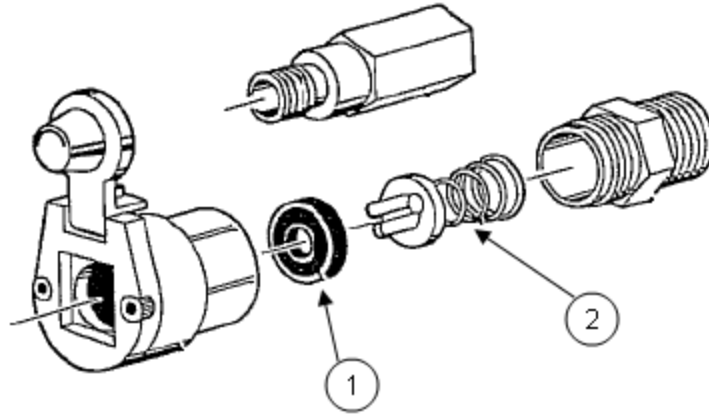

Litharged Gas Outlets

Item #	Part Number	Description
1	290099-00	Sealing Washer, Pkg of 25
2	230078-PG	Spring & Poppet Assembly, Pressure, Pkg of 10
	230370-PG	Spring & Poppet Assembly, Vacuum, Pkg of 10

PLATED
BRASS COVERPLATE